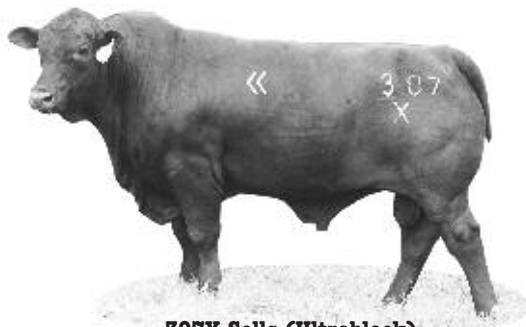

307X Sells (Ultrablack)

The females selling offer a rare opportunity to buy ranch raised, genetically tracked females bred alike. Many half-sibs bred to half-brothers sell. Leading Southern cattle operations will offer large groups of genetically tracked heifers. These heifers will rapidly advance your cow herd.