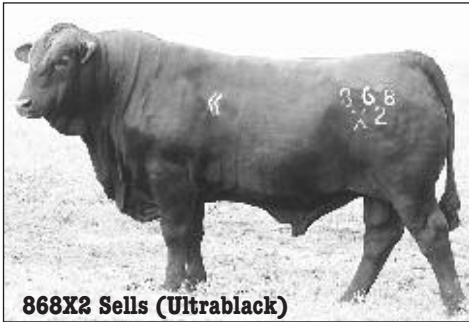

# Cow Creek Ranch Bull Sale and 17th Commercial Bred Heifer Sale

Friday & Saturday, October 7 & 8, 2011  
at ranch, Aliceville, Alabama

Breeding consistency and predictability in Brangus and Ultrablack genetics for 26 years.

994X5 Sells (Brangus)

868X2 Sells (Ultrablack)

1144X Sells (Brangus)

9732X Sells (Ultrablack)